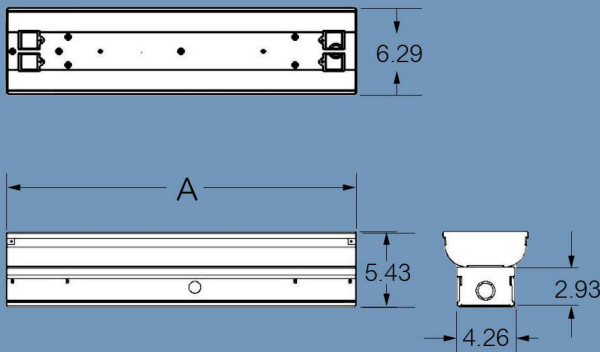

TYPE: HEAVY DUTY

Model number	Mesurement A	Voltage
RTLS-IHD-2-AC	25.8"	120 / 240 / 347
RTLS-IHD-4-AC	49.8"	120 / 240 / 347
RTLS-IHD-2-DC	28.5"	48VDC
RTLS-IHD-4-DC	49.8"	48VDC

Powered by SEV

Distributed by