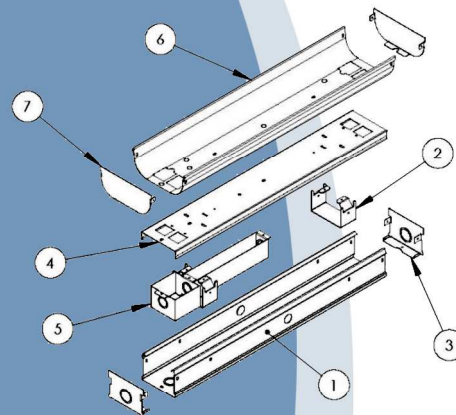

## Retrofit LED kit for fluorescent tube lighting system

**A Unique safety design**  
of one / two pin configuration  
eliminates the risk the use  
of standard fluorescent  
tubes in an LED tube fixture.

TYPE: HEAVY DUTY

Model number	Mesurement A	Voltage
RTLS-IHD-2-AC	25.8"	120 / 240 / 347
RTLS-IHD-4-AC	49.8"	120 / 240 / 347
RTLS-IHD-2-DC	28.5"	48VDC
RTLS-IHD-4-DC	49.8"	48VDC

Powered by SEV

Distributed by