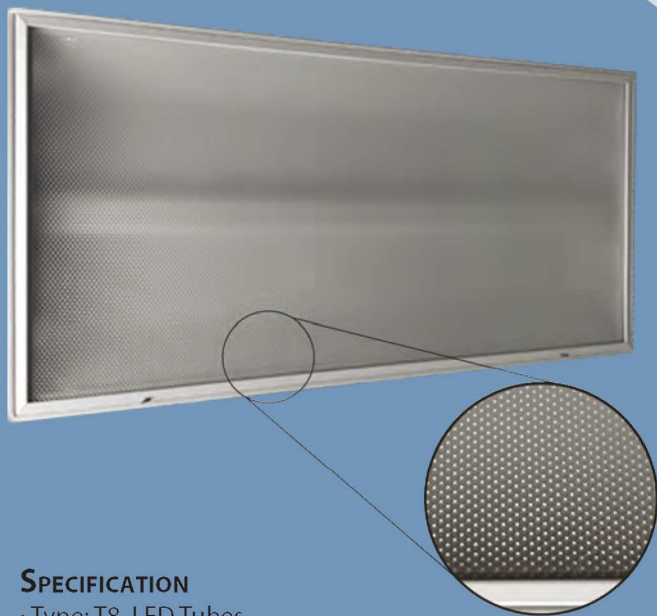

# LED Recessed Troffer

## SPECIFICATION

- Type: T8, LED Tubes
- **24GA** Steel plate, White finish
- Polymethyl methacrylate lenses (PMMA)