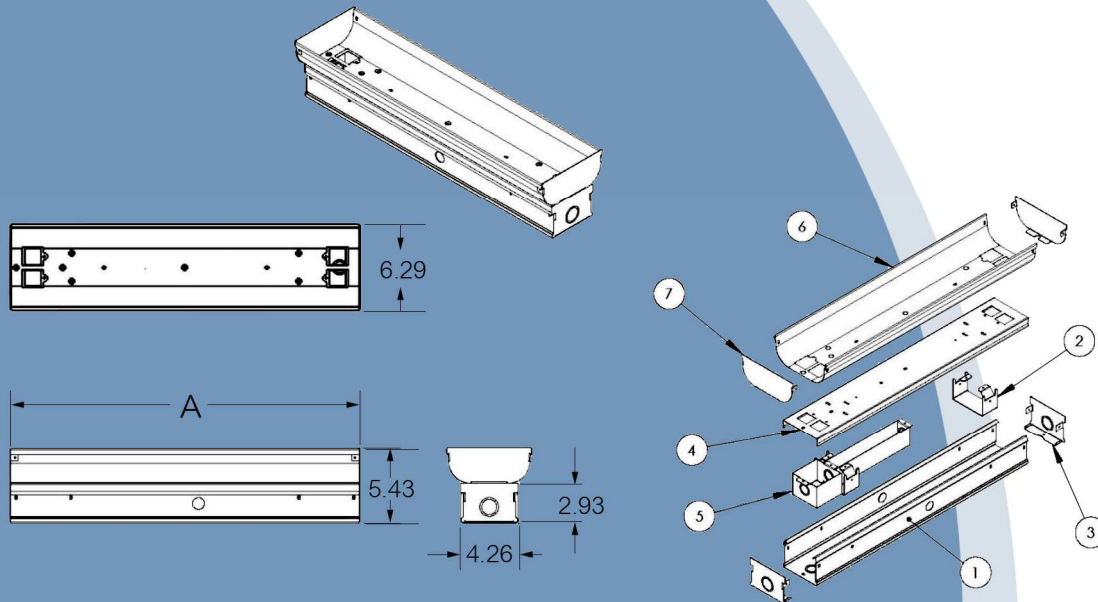

## LED tube lighting system

TYPE HEAVY DUTY

**A Unique safety design** of one / two pin configuration eliminates the risk the use of standard fluorescent tubes in an LED tube fixture.

Model number	Mesurement A	Voltage
TLS-IHD-2-AC	25.8"	120 / 240 / 347
TLS-IHD-4-AC	49.8"	120 / 240 / 347
TLS-IHD-2-DC	28.5"	48VDC
TLS-IHD-4-DC	49.8"	48VDC